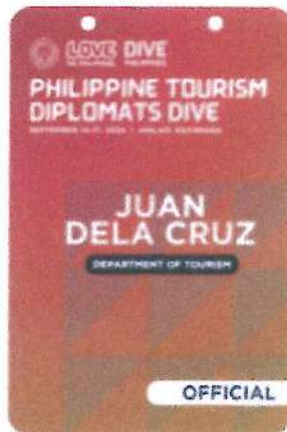

LEFT
SLEEVE
(DIVE ALPHA FLAG)

POLO SHIRT

LOVE DIV

**PHILIPPINE
TOURISM
DIPLOMATS
DIVE**

EVENT BADGES

PAWIKAN UTE KON
ID BADGE
FOR ORGANIZERS

MARINE LIFE TRIKON
ID BADGE
FOR DELEGATES

MARINE LIFE TRIKON
ID BADGE
FOR VIP/OFFICIALS

ID BADGE
BACK DETAILS
SAMPLE

**PHILIPPINE
TOURISM
DIPLOMATS
DIVE**

**RIGHT SLEEVE
(DIVE BRAVO FLAG)**

PTDD
**LEFT SLEEVE
(PTDD LOGO)**

POLO SHIRT

FRONT VIEW

BACK VIEW