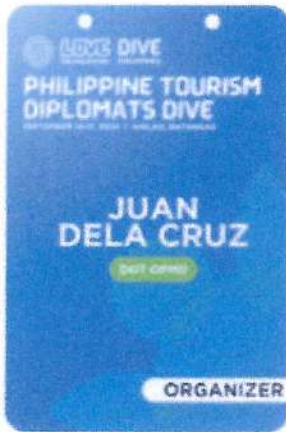

LEFT
SLEEVE
(DIVE ALPHA FLAG)

POLO SHIRT

LOVE DIV

**PHILIPPINE
TOURISM
DIPLOMATS
DIVE**

EVENT BADGES

PAWIKAN UTE KON
ID BADGE
FOR ORGANIZERS

MARINE LIFE TRIKON
ID BADGE
FOR DELEGATES

MARINE LIFE TRIKON
ID BADGE
FOR VIP/OFFICIALS

ID BADGE
BACK DETAILS
SAMPLE

**PHILIPPINE
TOURISM
DIPLOMATS
DIVE**

**RIGHT SLEEVE
(DIVE BRAVO FLAG)**

PTDD
**LEFT SLEEVE
(PTDD LOGO)**

POLO SHIRT

FRONT VIEW

BACK VIEW